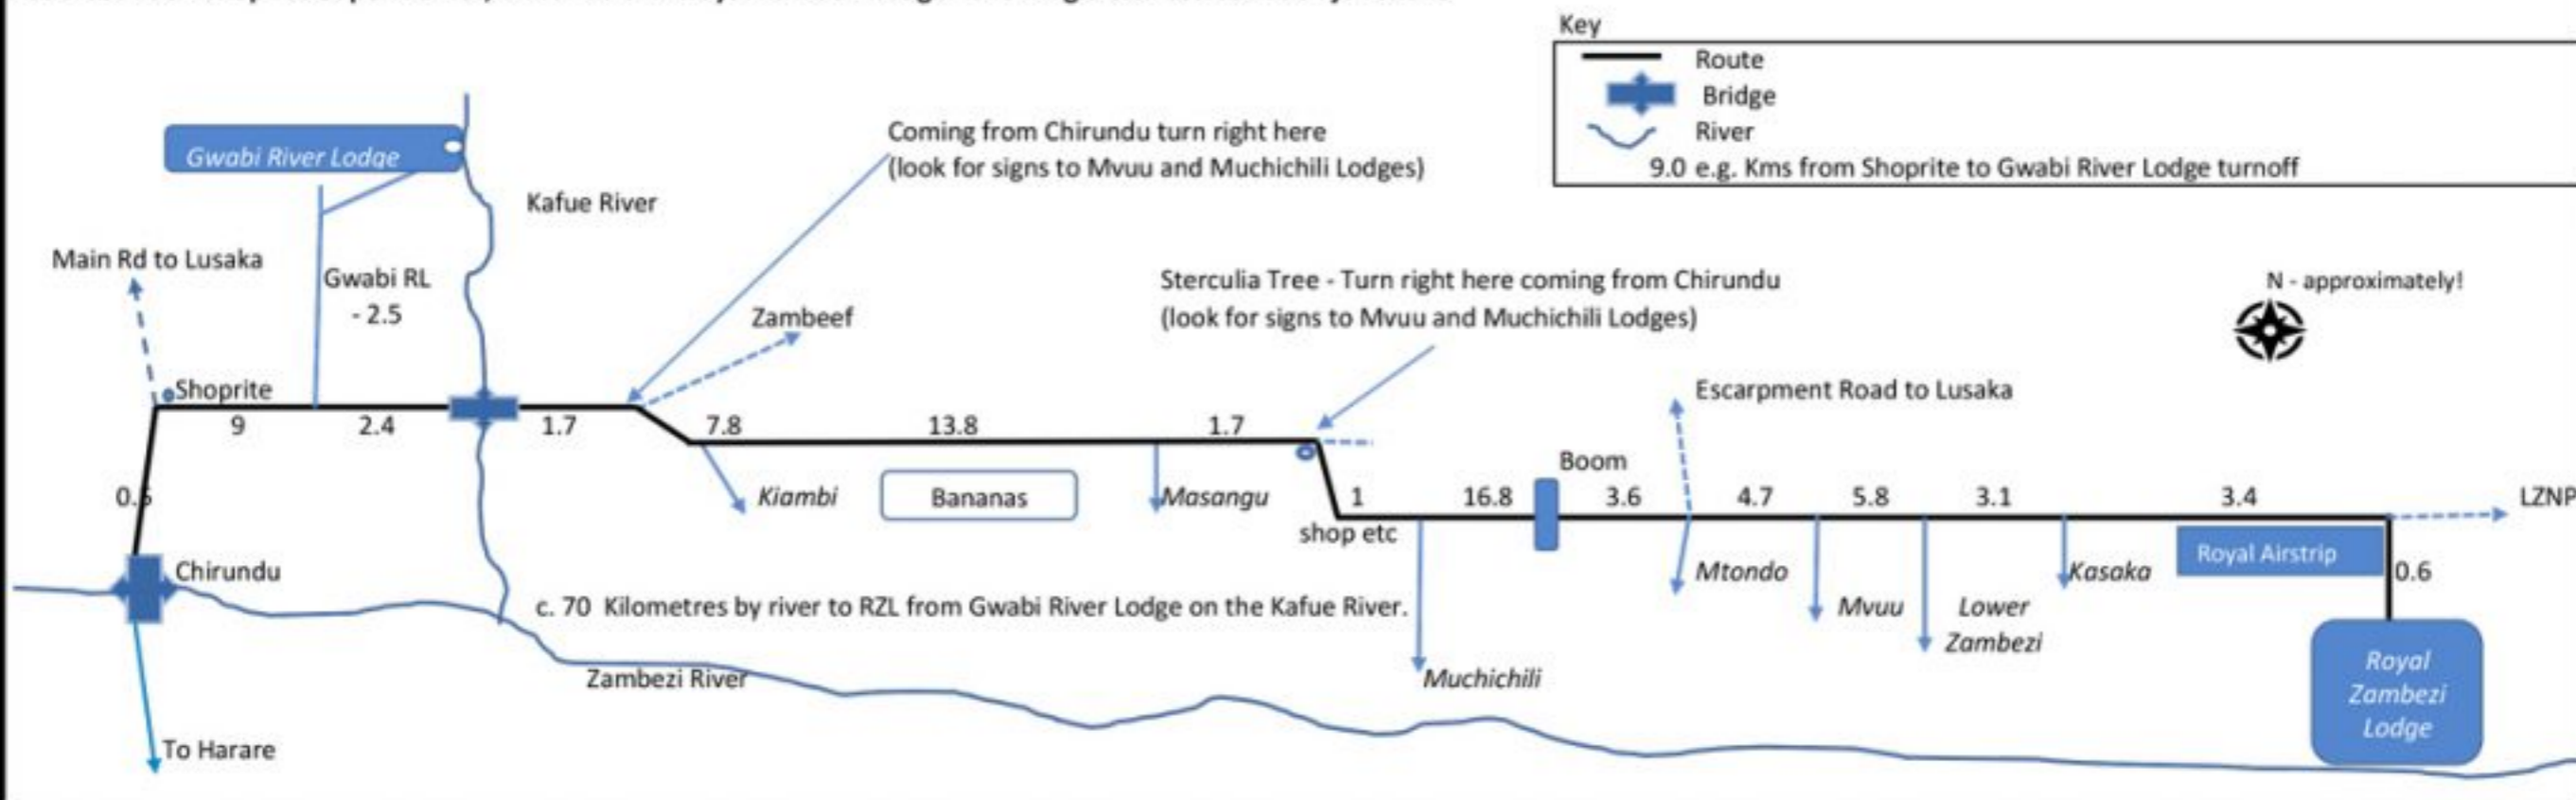

Road between Shoprite Supermarket, Chirundu and Royal Zambezi Lodge - showing distances between junctions

Road between Shoprite Supermarket, Chirundu and Royal Zambezi Lodge - Cumulative distances